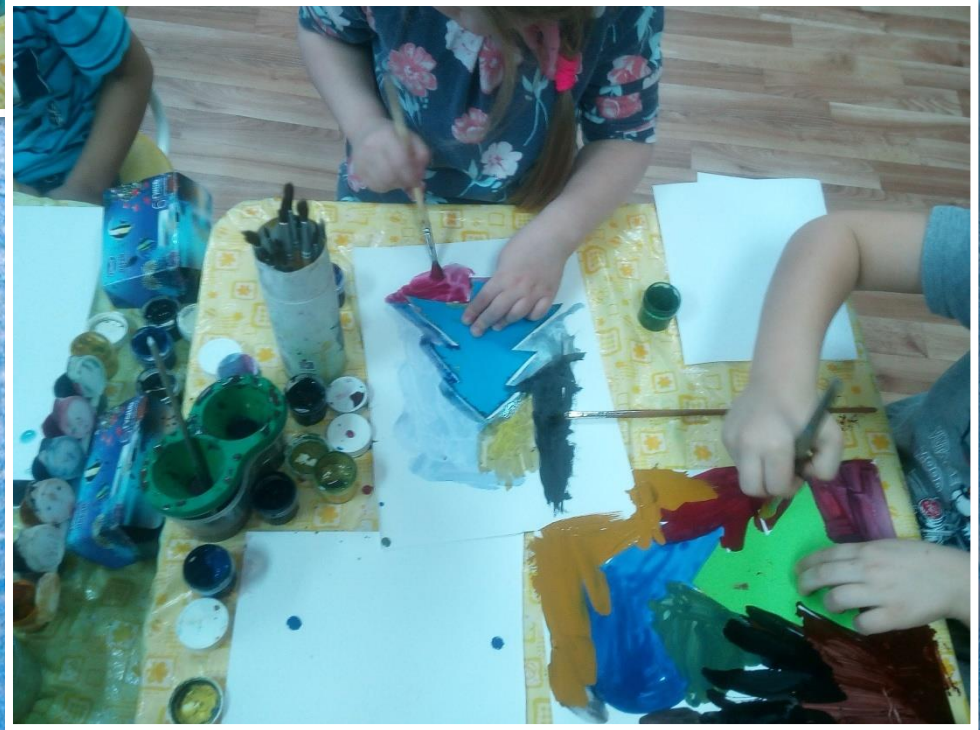

*Наше прощание с  
ёлочкой!*

*Рисование:  
«Ёлочка –красавица»*

Benji's

BAPS  
D

*Игры на прогулке*

***Интерактивный  
кукольный театр  
« 38 попугаев ».***

*ПРИШЛА  
КОЛЯДА*

A photograph of a narrow path covered in snow, leading through a dense forest. The trees and bushes are heavily laden with snow, creating a white, wintry scene. The path is slightly darker than the surrounding snow, suggesting it has been walked on. The overall atmosphere is peaceful and serene.